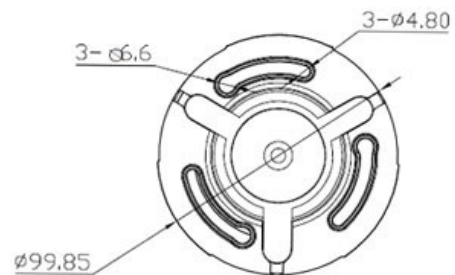

CP- VCG-D20L2

2 MP HDCVI IR Dome Camera - 20 Mtr.

CP PLUS
CORAL

Main Features

- 1/2.7" 2 MP HQIS Pro Image Sensor
- 25/30fps@1080P
- Day/Night(ICR), AWB, AGC, BLC
- 3.6mm Lens
- IR Range of 20 Mtr.

CP- VCG-D20L2

2 MP HDCVI IR Dome Camera - 20 Mtr.

Feature

Image Sensor
Minimum Illumination
Shutter Speed
White Balance
Gain Control(AGC)
Lens
S/N Ratio
Video Streaming
Video Output
ICR
IR
No. of IR LEDs
Operating Temperature
Power Source
Power Consumption
Dimension
Weight

Specification

1/2.7" 2 MP HQIS Pro Image Sensor
Color (0.1Lux), White and Black (0Lux IR LED On)
1/50(1/60)-1/100000s
Auto
Auto
3.6mm
52dB (AGC OFF/BW OFF)
1080P@25 fps
1.0Vp-p75Ω
Supports
IR Range of 20 Mtr.
24
-10°C~+50°C
DC12V
0.4W(2.5W after IR LED Powered on)
99.85mm x 99.85mm x 69.80mm
0.15 Kg.