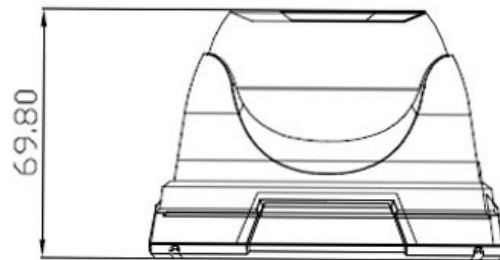

CP- VCG-D20L2

2 MP HDCVI IR Dome Camera - 20 Mtr.

CP PLUS
CORAL

Main Features

- 1/2.7" 2 MP HQIS Pro Image Sensor
- 25/30fps@1080P
- Day/Night(ICR), AWB, AGC, BLC
- 3.6mm Lens
- IR Range of 20 Mtr.

CP- VCG-D20L2

2 MP HDCVI IR Dome Camera - 20 Mtr.

Feature

Image Sensor
Minimum Illumination
Shutter Speed
White Balance
Gain Control(AGC)
Lens
S/N Ratio
Video Streaming
Video Output
ICR
IR
No. of IR LEDs
Operating Temperature
Power Source
Power Consumption
Dimension
Weight

Specification

1/2.7" 2 MP HQIS Pro Image Sensor
Color (0.1Lux), White and Black (0Lux IR LED On)
1/50(1/60)-1/100000s
Auto
Auto
3.6mm
52dB (AGC OFF/BW OFF)
1080P@25 fps
1.0Vp-p75Ω
Supports
IR Range of 20 Mtr.
24
-10°C~+50°C
DC12V
0.4W(2.5W after IR LED Powered on)
99.85mm x 99.85mm x 69.80mm
0.15 Kg.